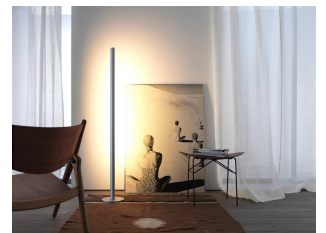

GERA Standard Lamp Avion

Thomas Ritt describes the design vocabulary of the product innovation from GERA Leuchten as follows: "The curved cross-section of the aluminium profile is reminiscent of the gentle shape of a bird or aeroplane wing". Clean lines lend the design a timelessly-modern and extremely soothing radiance. The standard lamp is activated and dimmed contact-free and is available in white or in aluminium. And like all GERA lamps, it is perfectly suited for staging niches, corners or walls without placing itself centre-stage.

Press contact:

GOOS COMMUNICATION
Contact partner: Yvonne Deters
Dorotheenstraße 56
D-22301 Hamburg, Germany
Tel. +49 (40) 284 17 87-0, Fax +49 (40) 284 17 87-60
y.deters@goos-communication.com
www.goos-communication.com

GERA Leuchten
An der Tesse 8
D-07629 St. Gangloff/Thuringia
Germany
Tel. +49 (36606) 821-0
Fax +49 (36606) 821-13
info@gera-leuchten.de
www.gera-leuchten.de