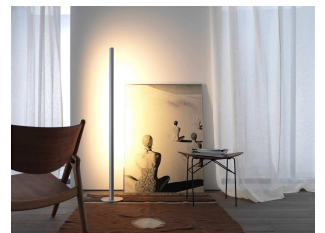

GERA Standard Lamp Avion

Thomas Ritt describes the design vocabulary of the product innovation from GERA Leuchten as follows: "The curved cross-section of the aluminium profile is reminiscent of the gentle shape of a bird or aeroplane wing". Clean lines lend the design a timelessly-modern and extremely soothing radiance. The standard lamp is activated and dimmed contact-free and is available in white or in aluminium. And like all GERA lamps, it is perfectly suited for staging niches, corners or walls without placing itself centre-stage.

Press contact:

GOOS COMMUNICATION
Contact partner: Yvonne Deters
Dorotheenstraße 56
D-22301 Hamburg, Germany
Tel. +49 (40) 284 17 87-0, Fax +49 (40) 284 17 87-60
y.deters@goos-communication.com
www.goos-communication.com

GERA Leuchten
An der Tesse 8
D-07629 St. Gangloff/Thuringia
Germany
Tel. +49 (36606) 821-0
Fax +49 (36606) 821-13
info@gera-leuchten.de
www.gera-leuchten.de