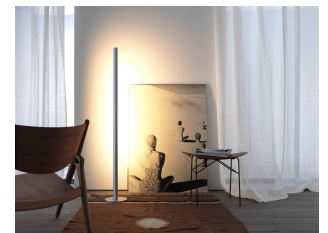

GERA Avion standard and wall lamp

Thomas Ritt describes the design vocabulary of the product innovation from GERA Leuchten as follows: "The curved cross-section of the aluminium profile is reminiscent of the gentle shape of a bird or aeroplane wing". Clean lines lend the design a timelessly-modern and extremely soothing radiance. The standard lamp is activated and dimmed contact-free and is available in white or in aluminium. And like all GERA lamps, it is perfectly suited for staging niches, corners or walls without placing itself centre-stage.

After the success of the GERA Avion standard lamp for the living area, there now follows the horizontal version that can also be used as a wall lamp in the adjacent living areas of the hall, bathroom and kitchen. In combination with the

Press contact:

GOOS COMMUNICATION
Contact partner: Yvonne Deters
Dorotheenstraße 56
D-22301 Hamburg, Germany
Tel. +49 (40) 284 17 87-0, Fax +49 (40) 284 17 87-60
y.deters@goos-communication.com
www.goos-communication.com

GERA Leuchten
An der Tesse 8
D-07629 St. Gangloff/Thuringia
Germany
Tel. +49 (36606) 821-0
Fax +49 (36606) 821-13
info@gera-leuchten.de
www.gera-leuchten.de