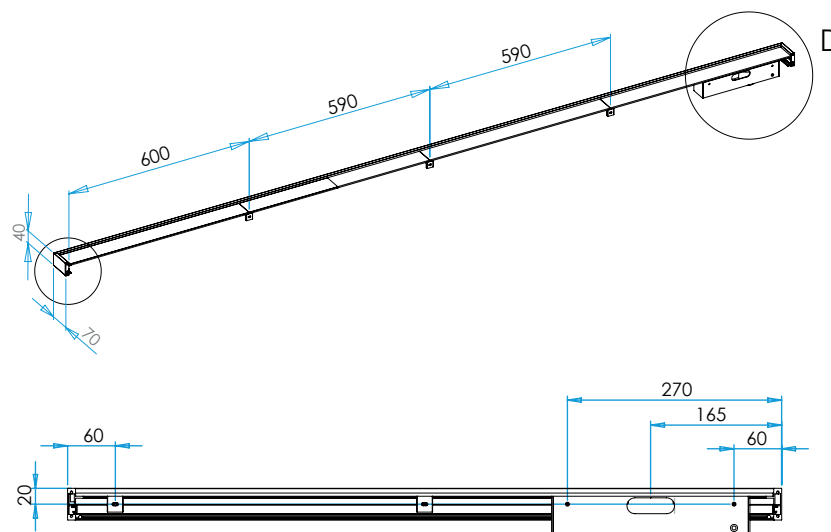

Light rail with glass shelf

GERA light system 6

www.gera-leuchten.de

Technical Information 28/11/2020

Light connection	left or right
Length of light	minimum 700 mm maximum 2380 mm
Capacity	10 kg/m
Surface	anodised aluminium coloured anodised stainless steel coloured anodised black-brown coloured
Features	micro button switch, white adaptation - adjustable from warm white to cold white and dimmable satin-finished single-pane safety glass socket 230 V USB charging socket

Light distribution diagram

Kelvin	2700	4000	6500	65°	Distance
Lux	100	110	130	•	250 mm
	30	35	40	•	500 mm
	20	20	25	•	750 mm
	10	10	15	•	1000 mm

Nominal voltage	230 V, 50-60 Hz
Illuminant	LED
Light colour white adaptation	2700 - 6500 K
Brightness	1000 lm/m
Power	14,5 W/m
Energy efficiency class	A+
Protection class	◊
Protection type	IP 20

Dimensions in mm

Accessories for the light rail with glass shelf
GERA light system 6

www.gera-leuchten.de

Technical Information 03/03/2017

Surface	aluminium coloured or anodised black-brown coloured satin-finished single-pane safety glass solid oak, oiled
---------	---

Dimensions in mm