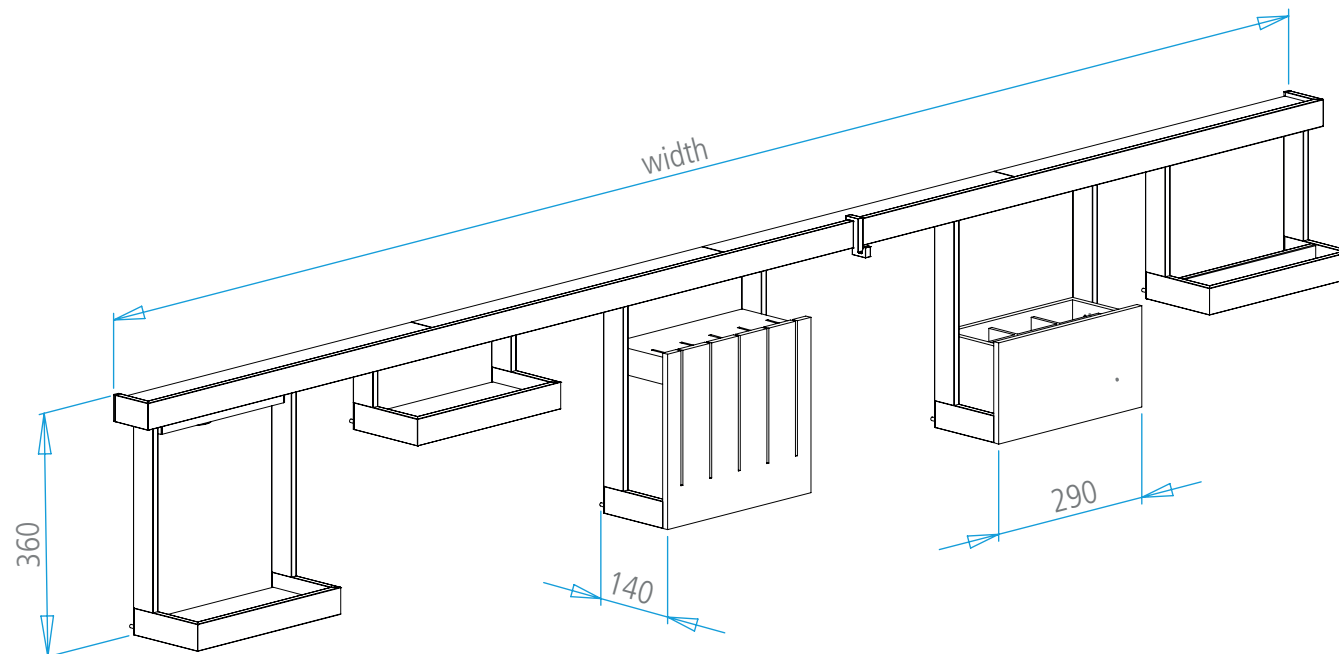

Light rail with glass shelf

GERA light system 6

www.gera-leuchten.de

Technical Information 28/11/2020

Light connection	left or right
Length of light	minimum 700 mm maximum 2380 mm
Capacity	10 kg/m
Surface	anodised aluminium coloured anodised stainless steel coloured anodised black-brown coloured
Features	micro button switch, white adaptation - adjustable from warm white to cold white and dimmable satin-finished single-pane safety glass socket 230 V USB charging socket

Light distribution diagram

Kelvin	2700	4000	6500	65°	Distance
Lux	100	110	130	•	250 mm
	30	35	40	•	500 mm
	20	20	25	•	750 mm
	10	10	15	•	1000 mm

Nominal voltage	230 V, 50-60 Hz
Illuminant	LED
Light colour white adaptation	2700 - 6500 K
Brightness	1000 lm/m
Power	14,5 W/m
Energy efficiency class	A+
Protection class	◊
Protection type	IP 20

Dimensions in mm

Accessories for the light rail with glass shelf
GERA light system 6

www.gera-leuchten.de

Technical Information 03/03/2017

Surface	aluminium coloured or anodised black-brown coloured satin-finished single-pane safety glass solid oak, oiled
---------	---

Dimensions in mm