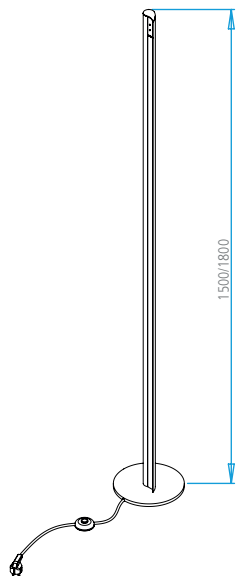

GERA standard lamp AVION

www.gera-leuchten.de

Technical Information 06/28/2016

Light connection	cable length 2 m with foot switch and three-pin plug
Hight of light	1500 mm/1800 mm
Acryl cover	delivered in a shorter form due to heat expansion
Surface	anodised aluminium coloured anodised black-brown coloured
Features	micro button switch, white adaptation - adjustable from warm white to cold white and dimmable

Light distribution diagram

Kelvin	2700	4000	6500	90°	Distance
Lux	1480	1710	1970	•	250 mm
	750	850	950	•	500 mm
	450	520	590	•	750 mm
	310	360	410	•	1000 mm

Nominal voltage	230 V, 50 – 60 Hz
Illuminant	LED
Light colour white adaptation	2700 - 6500 K
Brightness	1000 lm/m
Power	14,5 W/m
Energy efficiency class	A+
Protection class	⬇
Protection type	IP 20

Dimensions in mm