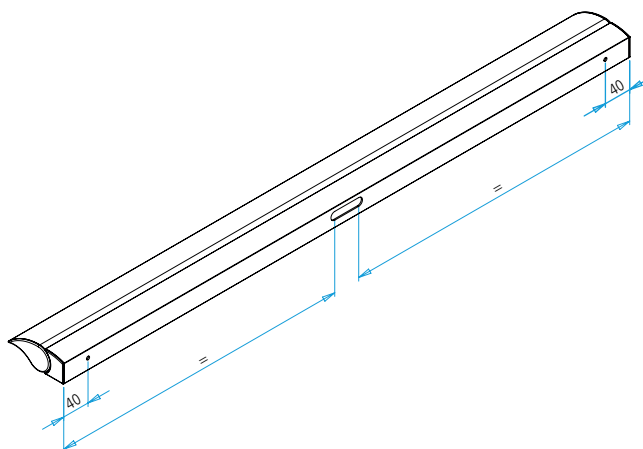

GERA wall light AVION

www.gera-leuchten.de

Technical Information 06/28/2016

Light connection	middle, directly on the connecting terminal
Length of light	600 mm - 1500 mm
Acryl cover	delivered in a shorter form due to heat expansion
Surface	anodised aluminium coloured anodised black-brown coloured
Features	micro button switch, white adaptation - adjustable from warm white to cold white and dimmable pivoting range with 4 levels (69°)

Light distribution diagram

Kelvin	2700	4000	6500	90°	Distance
Lux	1220	1400	1560	•	250 mm
	550	640	710	•	500 mm
	300	350	380	•	750 mm
	200	230	250	•	1000 mm

Nominal voltage	230 V, 50 – 60 Hz
Illuminant	LED
Light colour white adaptation	2700 - 6500 K
Brightness	1000 lm/m
Power	14,5 W/m
Energy efficiency class	A+
Protection class	◊
Protection type	IP 20

Dimensions in mm