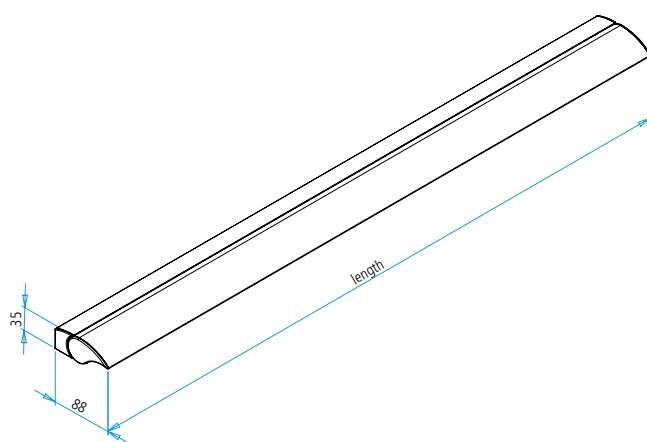

GERA wall light AVION

www.gera-leuchten.de

Technical Information 06/28/2016

Light connection	middle, directly on the connecting terminal
Length of light	600 mm - 1500 mm
Acryl cover	delivered in a shorter form due to heat expansion
Surface	anodised aluminium coloured anodised black-brown coloured
Features	micro button switch, white adaptation - adjustable from warm white to cold white and dimmable pivoting range with 4 levels (69°)

Light distribution diagram

Kelvin	2700	4000	6500	90°	Distance
Lux	1220	1400	1560	•	250 mm
	550	640	710	•	500 mm
	300	350	380	•	750 mm
	200	230	250	•	1000 mm

Nominal voltage	230 V, 50 – 60 Hz
Illuminant	LED
Light colour white adaptation	2700 - 6500 K
Brightness	1000 lm/m
Power	14,5 W/m
Energy efficiency class	A+
Protection class	◊
Protection type	IP 20

Dimensions in mm