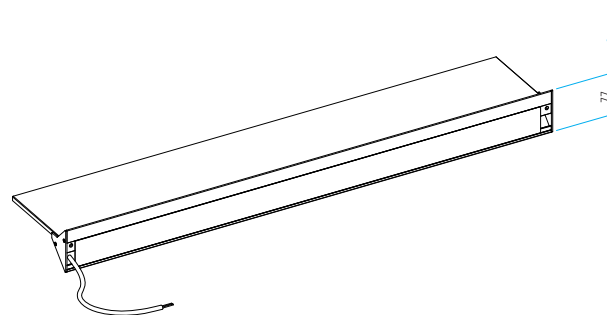

GERA glass support shelf

www.gera-leuchten.de

Technical Information 06/28/2016

Light connection	right, connecting cable 2m, three-pin plug enclosed alternativ right, directly on the connecting terminal
Length of light	minimum 400 mm maximum 1200 mm
Capacity	4 kg/m
Surface	anodised aluminium coloured anodised stainless steel coloured satin-finished single-pane safety glass
Features	switch on the right

Nominal voltage	230 V, 50 – 60 Hz
Illuminant	LED
Light colour	2700 K (warm white) 4000 K (neutral white)
Brightness	500 lm/m
Power	7,5 W/m
Energy efficiency class	A+
Protection class	◊
Protection type	IP 20

Dimensions in mm