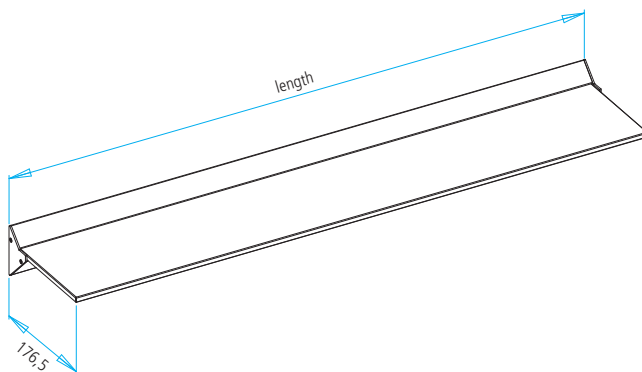

GERA glass support shelf

www.gera-leuchten.de

Technical Information 06/28/2016

Light connection	right, connecting cable 2m, three-pin plug enclosed alternativ right, directly on the connecting terminal
Length of light	minimum 400 mm maximum 1200 mm
Capacity	4 kg/m
Surface	anodised aluminium coloured anodised stainless steel coloured satin-finished single-pane safety glass
Features	switch on the right

Dimensions in mm