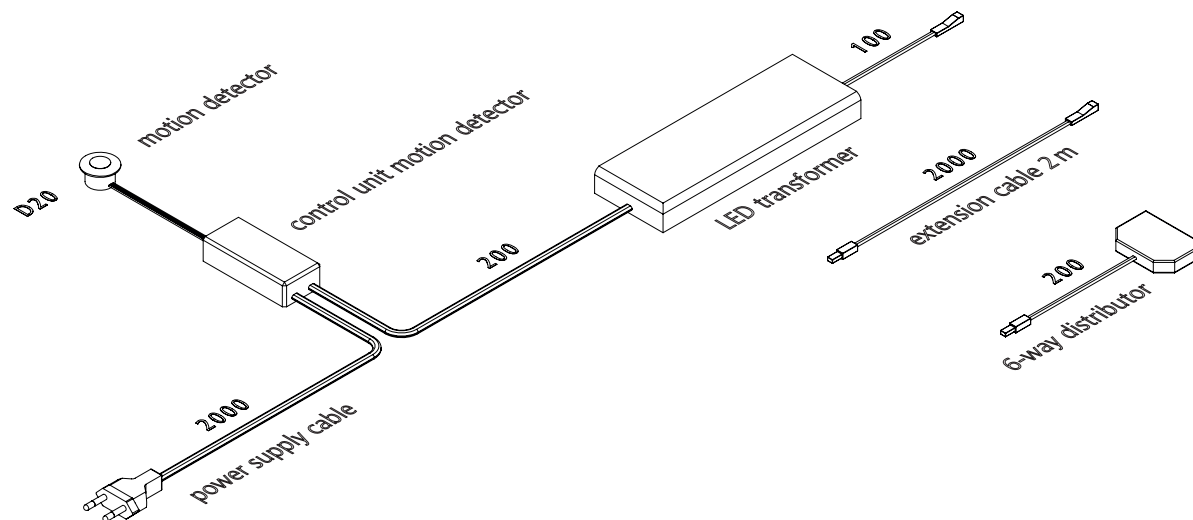

## GERA control unit LED with motion detector

[www.gera-leuchten.de](http://www.gera-leuchten.de)

### Technical Information 06/28/2016

Nominal voltage	230 V, 50 – 60 Hz	
Supply unit	electronic transformer	
Pilot control unit dimensions	78x36x19 mm	
Motion detector	Installation diameter	20 mm
	Range	0,5 - 2,5 m
	Detection radius	80°
	Running time	10 sec - 3 min
Connecting cable	2 m with three-pin plug	
Distributor	6-fach distributor mini plug system	
Power/dimension	30 Watt/160x58x18 mm	
	50 Watt/185x64x22 mm	
	75 Watt/200x64x30 mm	

\*\* L x W x H  
Dimensions in mm