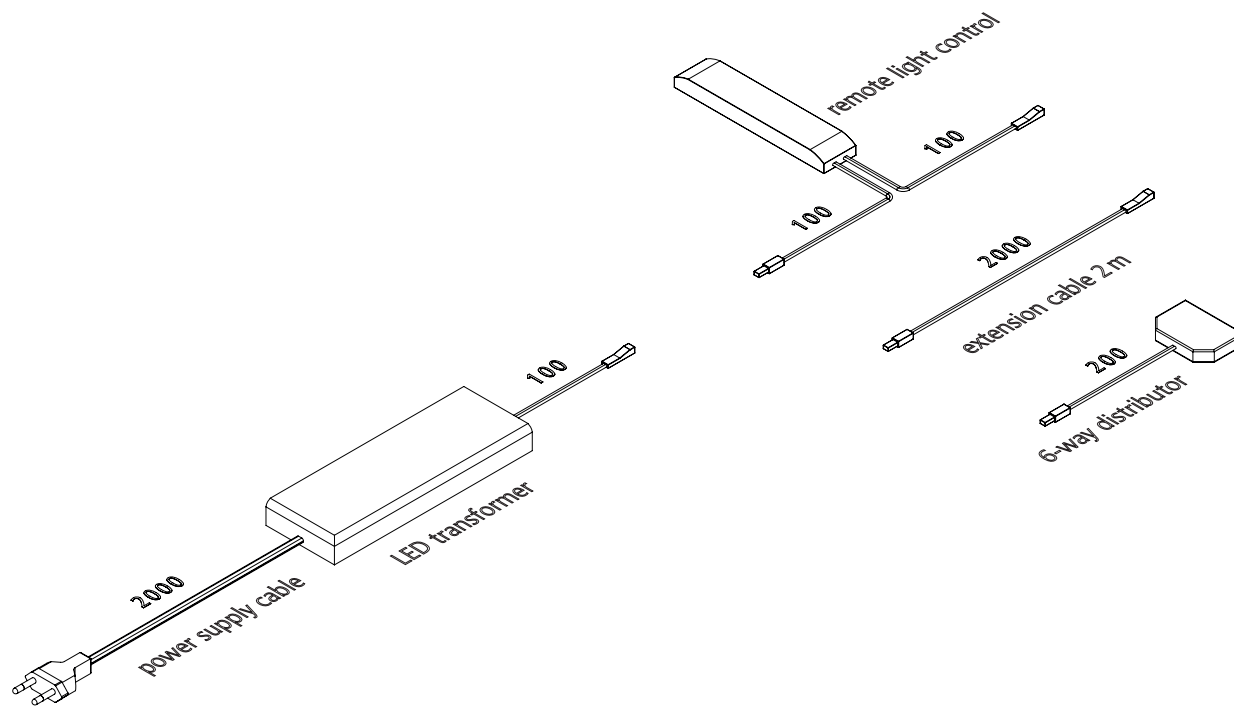

# GERA LED control unit white adaptation with remote light control

[www.gera-leuchten.de](http://www.gera-leuchten.de)

## Technical Information 06/28/2016

Nominal voltage	230 V, 50 – 60 Hz
Supply unit	electronic transformer
Connecting cable	2 m with Euro plug
Control unit/dimension	remote light control unit/140x30x13 mm
Operation	APP
Distributor	6-fach distributor mini plug system
Power/dimension	30 Watt/160x58x18 mm 50 Watt/185x64x22 mm 75 Watt/200x64x30 mm

\*\* L x W x H  
Dimensions in mm