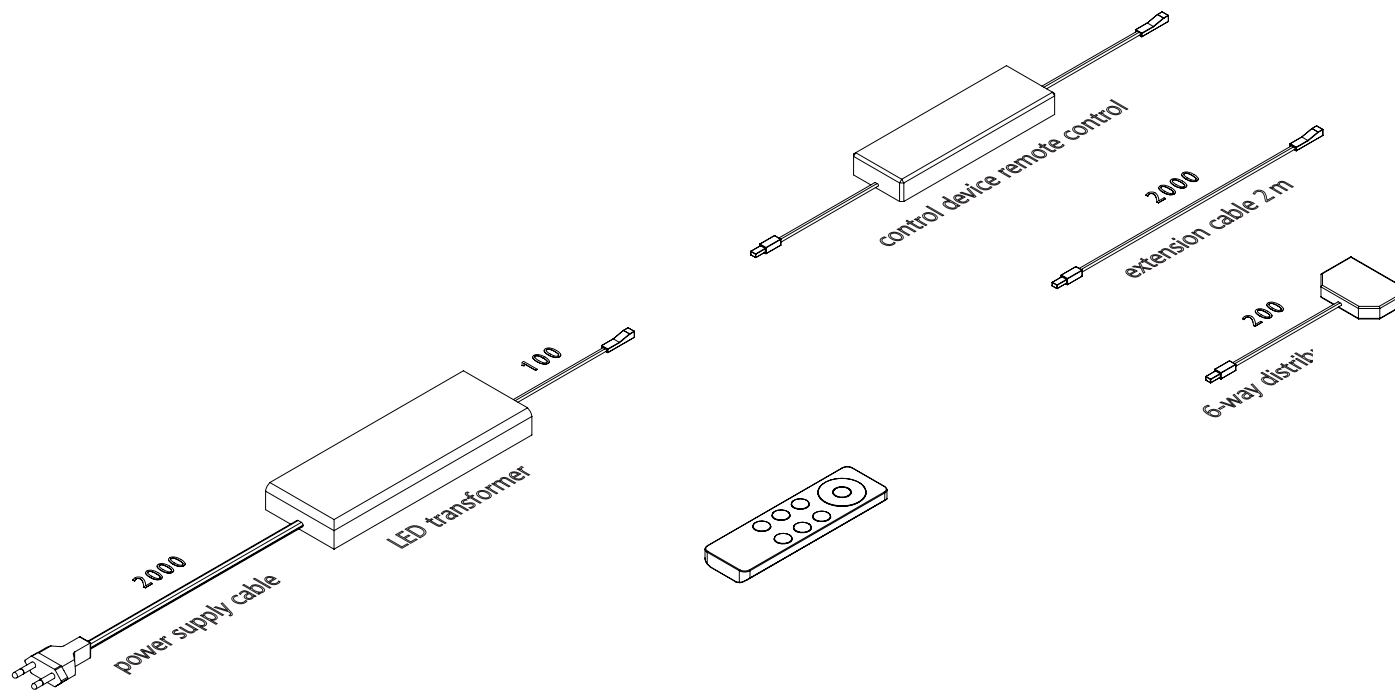

# GERA LED control unit white adaptation with remote control

[www.gera-leuchten.de](http://www.gera-leuchten.de)

## Technical Information 06/28/2016

Nominal voltage	230 V, 50 – 60 Hz
Supply unit	electronic transformer
Connecting cable	2 m with Euro plug
Control unit/dimension	remote control device/145x47x17 mm
Operation/dimensions	remote control/136x40x11 mm
Distributor	6-fach distributor mini plug system
Power/dimensions	30 Watt/160x58x18 mm 50 Watt/185x64x22 mm 75 Watt/200x64x30 mm

\*\* L x W x H  
Dimensions in mm