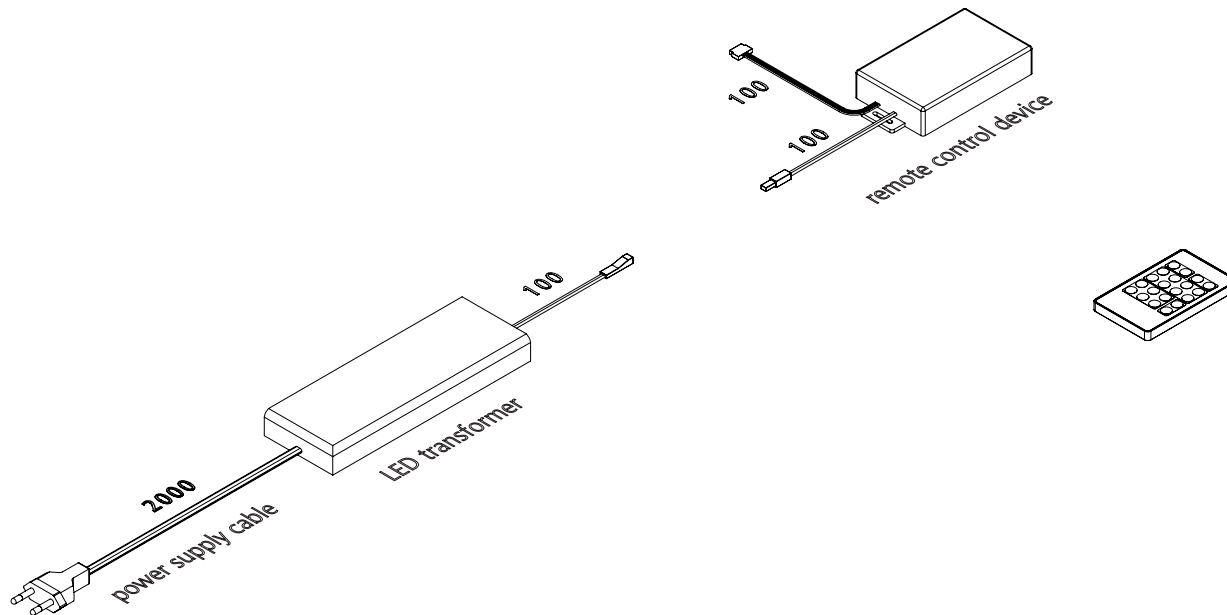

GERA LED control unit colour adaptation RGB
with remote control

www.gera-leuchten.de

Technical Information 06/28/2016

Nominal voltage	230 V, 50 – 60 Hz
Supply unit	electronic transformer
connecting cable	2 m with plug/Euro plug
Control unit/dimensions	electronic sequencer/103x64x22 mm
Operation/Maß	remote control/85x52x7 mm
Power/Maß	30 Watt/160x58x18 mm
	50 Watt/185x64x22 mm
	75 Watt/200x64x30 mm

** L x W x H
Dimensions in mm