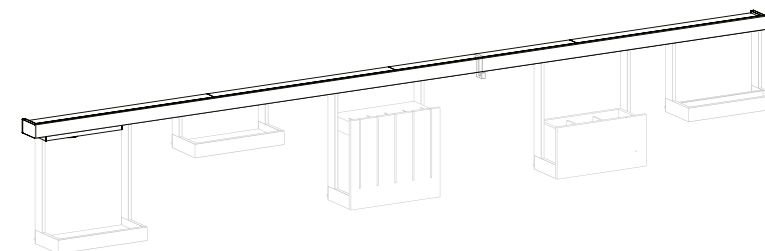

Light rail with glass shelf
GERA light system 6

www.gera-leuchten.de

Product list 07/15/2016

Light rail with plug and USB charging plug
Light colour white adaptation

Length mm	aluminium coloured	stainless steel coloured	black-brown coloured
	Product No.	Product No.	Product No.
700	628 231	628 241	628 251
900	628 232	628 242	628 252
1000	628 233	628 243	628 253
1200	628 234	628 244	628 254
1790	628 235	628 245	628 255
2380	628 236	628 246	628 256

Hanging elements on a separate product list
Customised lengths on request

Accessories for the light rail with glass shelf GERA light system 6

www.gera-leuchten.de

Product list 07/15/2016

	aluminium coloured	stainless steel coloured	black-brown coloured
	Product No.	Product No.	Product No.
knife block	628 070	628 001	628 151
roll holder	628 071	628 002	628 152
spoon box	628 072	628 003	628 153
long glass shelf	628 073	628 004	628 154
long wooden shelf	628 074	628 005	628 155
hook	628 075	628 006	628 156
short glass shelf	628 076	628 000	628 157
short wooden shelf	628 077	628 007	628 158