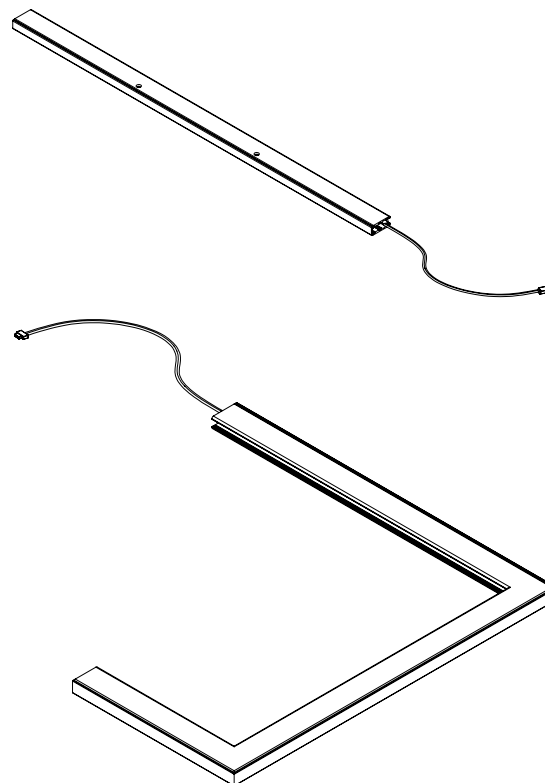

Profile light GERA light system 7

www.gera-leuchten.de

Product list 07/15/2016

Light colour neutral white

Length mm	Watt	aluminium coloured Product No.
600	4,5	700 021
900	7	700 022
1200	9	700 023
1500	11,5	700 024
1800	13,5	700 025

Light colour warm white

Length mm	Watt	aluminium coloured Product No.
600	4,5	700 031
900	7	700 032
1200	9	700 033
1500	11,5	700 034
1800	13,5	700 035

GERA control units

This light is operated from an external electronic GERA control unit.

Refer to product list for compatible GERA control unit.

in endless possible versions and customised lengths

Profile light GERA light system 7

www.gera-leuchten.de

Product list 07/15/2016

Light colour colour adaptation

Length mm	Watt	aluminium coloured Product No.
600	10,5	700 041
900	15,5	700 042
1200	20,5	700 043
1500	25,5	700 044
1800	31	700 045

GERA control units

This light is operated from an external electronic GERA control unit.