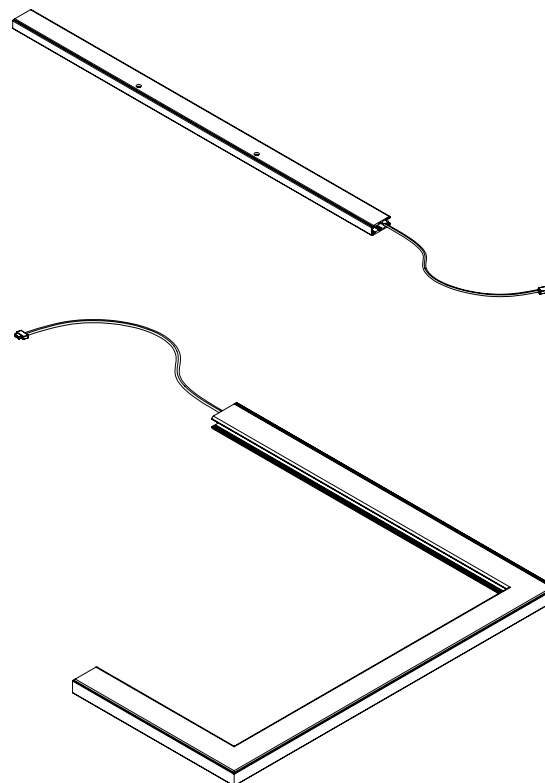

Profile light GERA light system 7

www.gera-leuchten.de

Product list 07/15/2016

Light colour neutral white

Length mm	Watt	aluminium coloured Product No.
600	4,5	700 021
900	7	700 022
1200	9	700 023
1500	11,5	700 024
1800	13,5	700 025

Light colour warm white

Length mm	Watt	aluminium coloured Product No.
600	4,5	700 031
900	7	700 032
1200	9	700 033
1500	11,5	700 034
1800	13,5	700 035

GERA control units

This light is operated from an external electronic GERA control unit.

Length mm	Watt	aluminium coloured Product No.
600	10,5	700 041
900	15,5	700 042
1200	20,5	700 043
1500	25,5	700 044
1800	31	700 045

GERA control units

This light is operated from an external electronic GERA control unit.