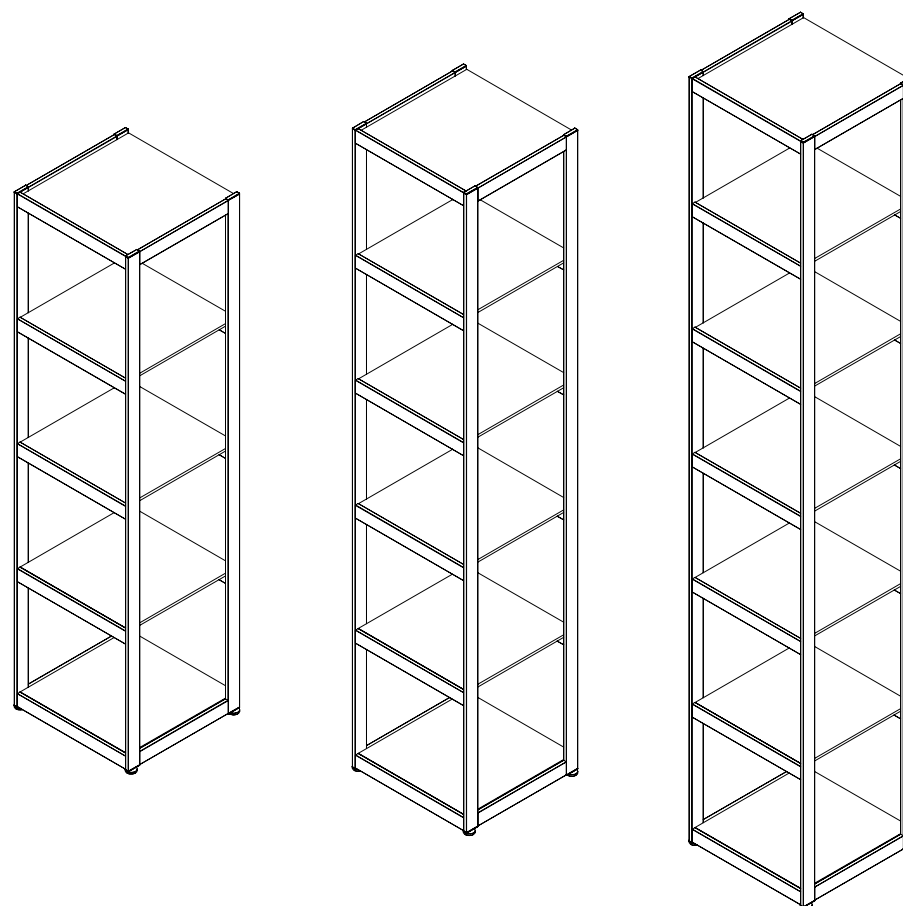

GERA light shelf Q40

www.gera-leuchten.de

Product list 07/15/2016

Light colour white adaptation

Dimensions	aluminium coloured	black-brown coloured
	Product No.	Product No.
400 x 1570	696 001	696 011
400 x 1950	696 002	696 012
400 x 2330	696 003	696 013

Light colour colour adaptation

Dimensions	aluminium coloured	black-brown coloured
	Product No.	Product No.
400 x 1570	696 021	696 031
400 x 1950	696 022	696 032
400 x 2330	696 023	696 033

Shelf*

	Product No.
satin-finished glass shelf	696 100
oak veneer shelf dark	696 101
oak veneer shelf reed brown	696 102