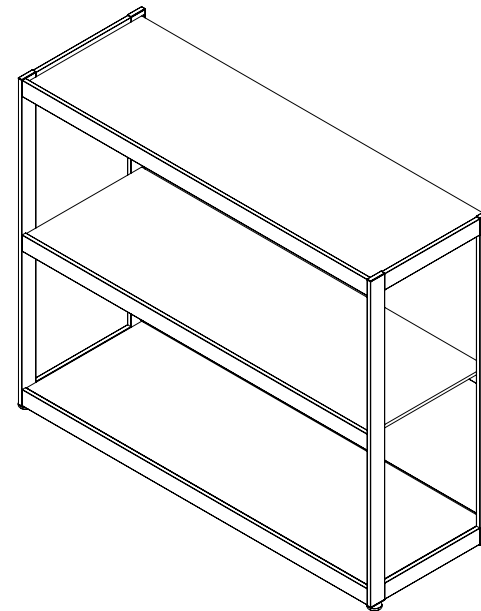

GERA sideboard 100

www.gera-leuchten.de

Product list 07/15/2016

Light colour white adaptation

aluminium coloured	black-brown coloured
Product No.	Product No.
695 011	695 012

Light colour colour adaptation

aluminium coloured	black-brown coloured
Product No.	Product No.
695 021	695 022

Shelf*

	Product No.
satin-finished glass shelf	694 008
oak veneer shelf dark	694 014
oak veneer shelf reed brown	694 015

* must be ordered separately