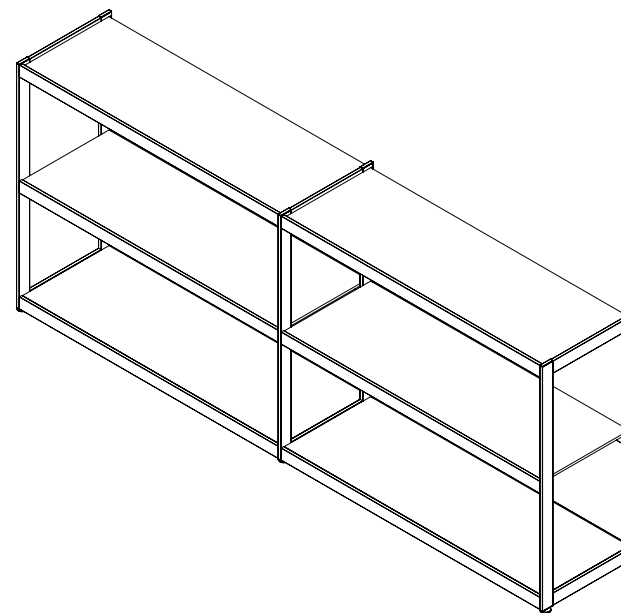

GERA sideboard 200

www.gera-leuchten.de

Product list 07/15/2016

Light colour white adaptation

aluminium coloured	black-brown coloured
Product No.	Product No.
695 031	695 032

Light colour colour adaptation

aluminium coloured	black-brown coloured
Product No.	Product No.
695 041	695 042

Shelf*

	Product No.
satin-finished glass shelf	694 008
oak veneer shelf dark	694 014
oak veneer shelf reed brown	694 015

* must be ordered separately