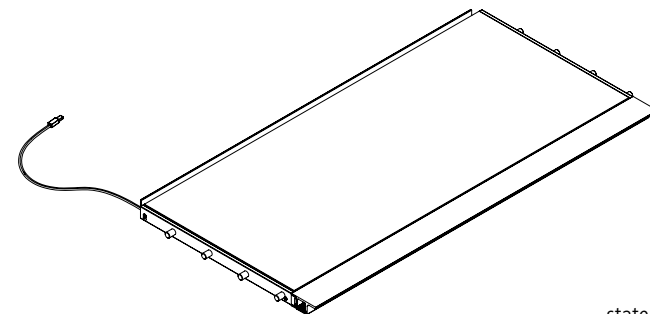

Construction base
GERA light system 4

www.gera-leuchten.de

Product list 07/15/2016

Light colour white adaptation

L x W x H mm	Watt	aluminium coloured	stainless steel coloured
		Product No.	Product No.
600 x 330 x 19	20,5	400 264	400 284
900 x 330 x 19	26	400 266	400 286
1200 x 330 x 19	35	400 269	400 289

GERA control units

This light is operated from an external electronic GERA control unit.

Refer to product list for compatible GERA control unit.

Customised sizes on request
state dimensions of cabinet interior

Construction base GERA light system 4

www.gera-leuchten.de

Product list 07/15/2016

With sensor switch Light colour neutral white

L x W x H mm	Watt	aluminium coloured	stainless steel coloured
		Product No.	Product No.
600 x 330 x 19	20,5	400 314	400 334
900 x 330 x 19	26	400 316	400 336
1200 x 330 x 19	35	400 319	400 339

GERA control units

This light is operated from an external electronic GERA control unit.

Refer to product list for compatible GERA control unit.

With sensor switch Light colour warm white

L x W x H mm	Watt	aluminium coloured	stainless steel coloured
		Product No.	Product No.
600 x 330 x 19	20,5	400 324	400 344
900 x 330 x 19	26	400 326	400 346
1200 x 330 x 19	35	400 329	400 349