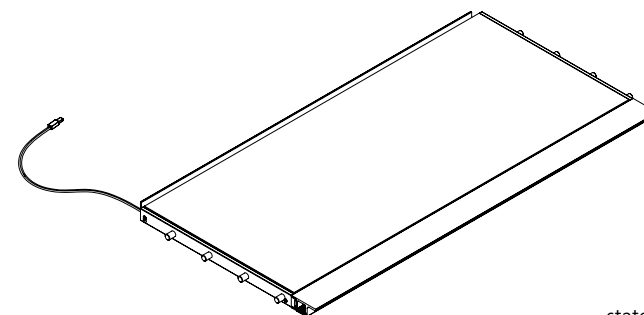

Construction base
GERA light system 4

www.gera-leuchten.de

Product list 07/15/2016

Light colour white adaptation

L x W x H mm	Watt	aluminium coloured	stainless steel coloured
		Product No.	Product No.
600 x 330 x 19	20,5	400 264	400 284
900 x 330 x 19	26	400 266	400 286
1200 x 330 x 19	35	400 269	400 289

GERA control units

This light is operated from an external electronic GERA control unit.

Refer to product list for compatible GERA control unit.

Customised sizes on request
state dimensions of cabinet interior

Construction base GERA light system 4

www.gera-leuchten.de

Product list 07/15/2016

With sensor switch Light colour neutral white

L x W x H mm	Watt	aluminium coloured	stainless steel coloured
		Product No.	Product No.
600 x 330 x 19	20,5	400 314	400 334
900 x 330 x 19	26	400 316	400 336
1200 x 330 x 19	35	400 319	400 339

GERA control units

This light is operated from an external electronic GERA control unit.

Refer to product list for compatible GERA control unit.

With sensor switch Light colour warm white

L x W x H mm	Watt	aluminium coloured	stainless steel coloured
		Product No.	Product No.
600 x 330 x 19	20,5	400 324	400 344
900 x 330 x 19	26	400 326	400 346
1200 x 330 x 19	35	400 329	400 349