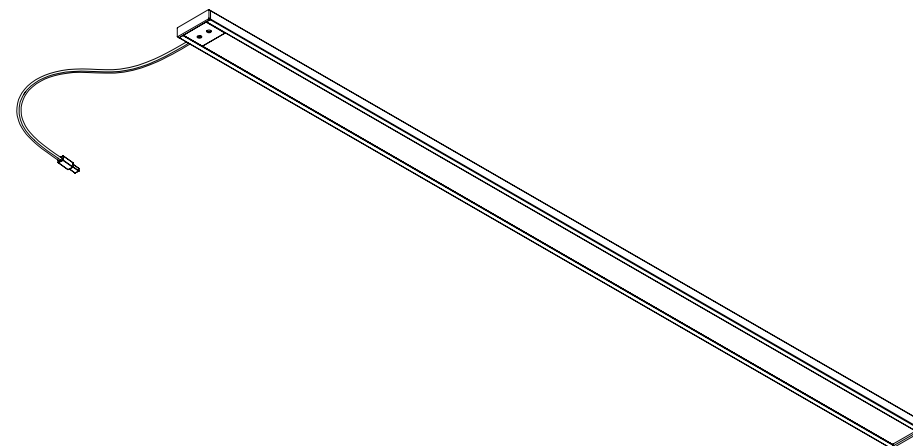

Under-unit light 40x10 GERA light system 6

www.gera-leuchten.de

Product list 03/03/2017

Light with contact-free sensor switch

Light colour neutral white

Length mm	Watt	aluminium coloured	stainless steel coloured
		Product No.	Product No.
600	12	622 230	622 200
900	17,5	622 231	622 201
1200	23,5	622 232	622 202
1500	29	622 233	622 203
1800	35	622 234	622 204
2100	40,5	622 235	622 205
2400	46,5	622 236	622 206

Light with contact-free sensor switch

Light colour warm white

Length mm	Watt	aluminium coloured	stainless steel coloured
		Product No.	Product No.
600	12	622 240	622 260
900	17,5	622 241	622 261
1200	23,5	622 242	622 262
1500	29	622 243	622 263
1800	35	622 244	622 264
2100	40,5	622 245	622 265
2400	46,5	622 246	622 266

GERA control units

This light is operated from an external electronic GERA control unit.

Refer to product list for compatible GERA control unit.

Customised lengths on request