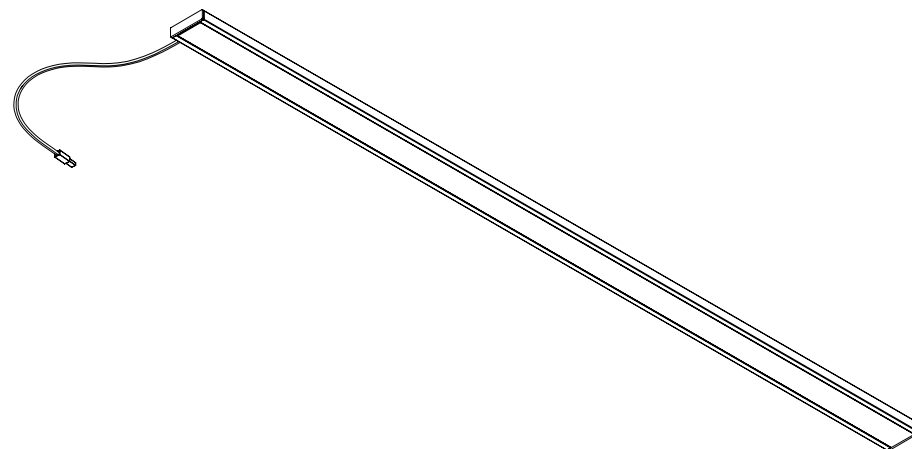

Under-unit light 40x10 GERA light system 6

www.gera-leuchten.de

Product list 03/03/2017

Light colour colour adaptation

Length mm	Watt	aluminium coloured	stainless steel coloured
		Product No.	Product No.
600	12	622 330	622 340
900	17,5	622 331	622 341
1200	23,5	622 332	622 342
1500	29	622 333	622 343
1800	35	622 334	622 344
2100	40,5	622 335	622 345
2400	46,5	622 336	622 346

GERA control units

This light is operated from an external electronic GERA control unit.

Refer to product list for compatible GERA control unit.

Customised lengths on request