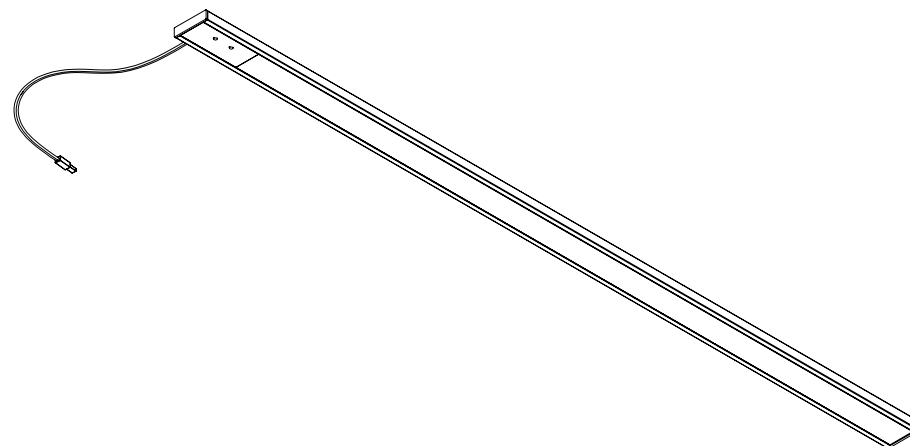

Under-unit light 40x10 GERA light system 6

www.gera-leuchten.de

Product list 03/03/2017

Light colour white adaptation

Length mm	Watt	aluminium coloured	stainless steel coloured
		Product No.	Product No.
600	9	622 270	622 280
900	13,5	622 271	622 281
1200	17,5	622 272	622 282
1500	22	622 273	622 283
1800	26,5	622 274	622 284
2100	30,5	622 275	622 285
2400	35	622 276	622 286

GERA control units

This light is operated from an external electronic GERA control unit.

Refer to product list for compatible GERA control unit.

Customised lengths on request